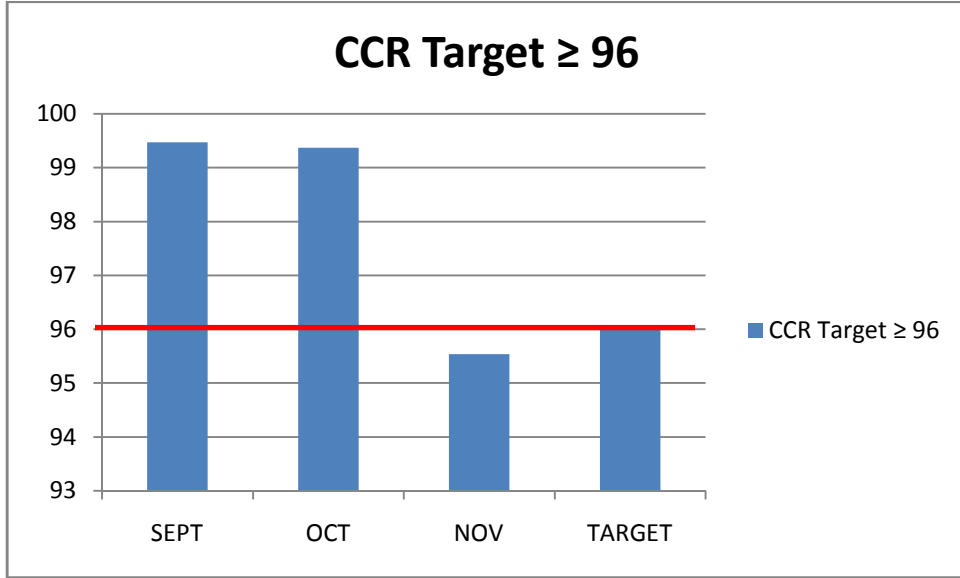

# CDMA Key Performance Indicators Comparison

## VISAFONE QoS KPI's (SEPTEMBER TO NOVEMBER 2011)