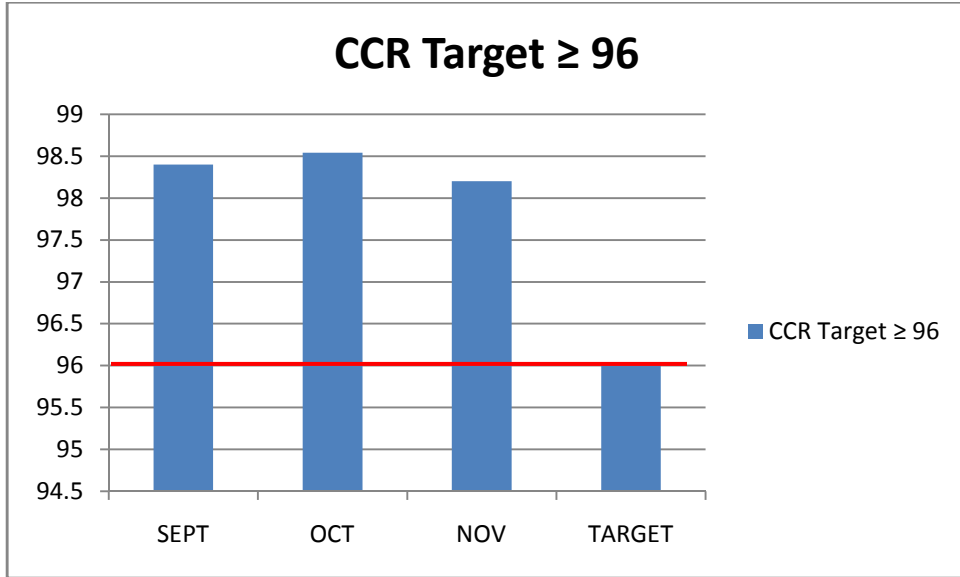

## STARCOMMS QoS KPI's (SEPTEMBER TO NOVEMBER 2011)

## ZOOM QoS KPI's (SEPTEMBER TO NOVEMBER 2011)