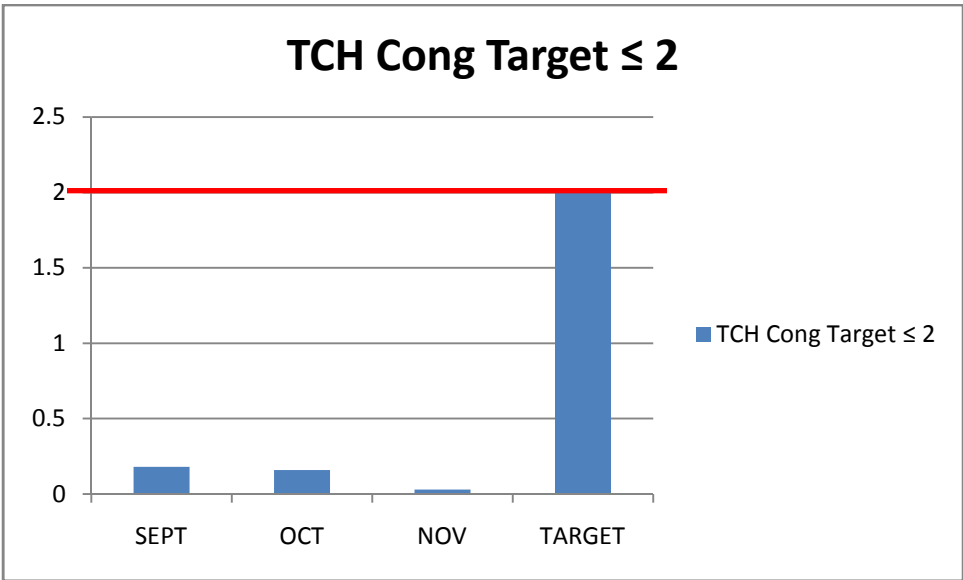

# CDMA Key Performance Indicators Comparison

## VISAFONE QoS KPI's (SEPTEMBER TO NOVEMBER 2011)