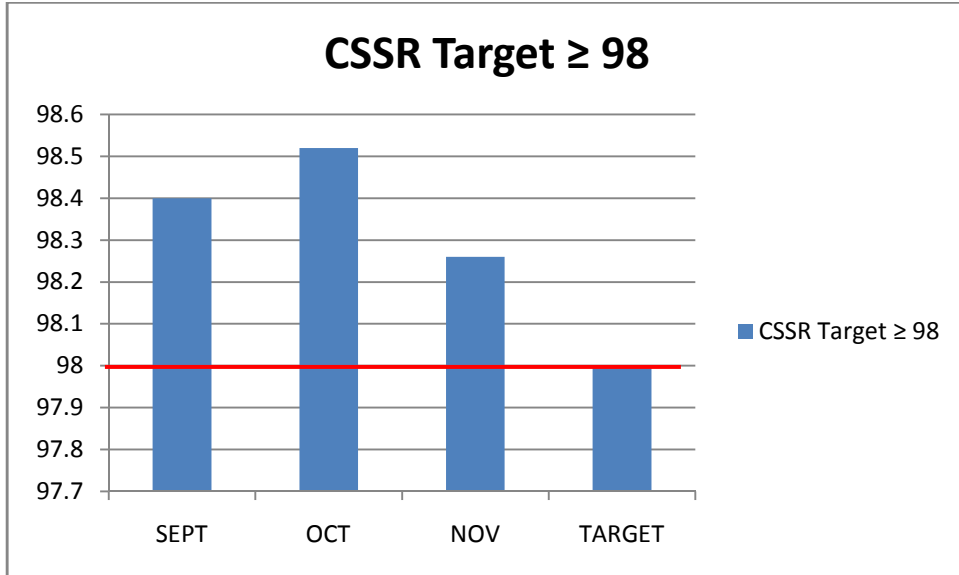

ZOOM QoS KPI's (SEPTEMBER TO NOVEMBER 2011)