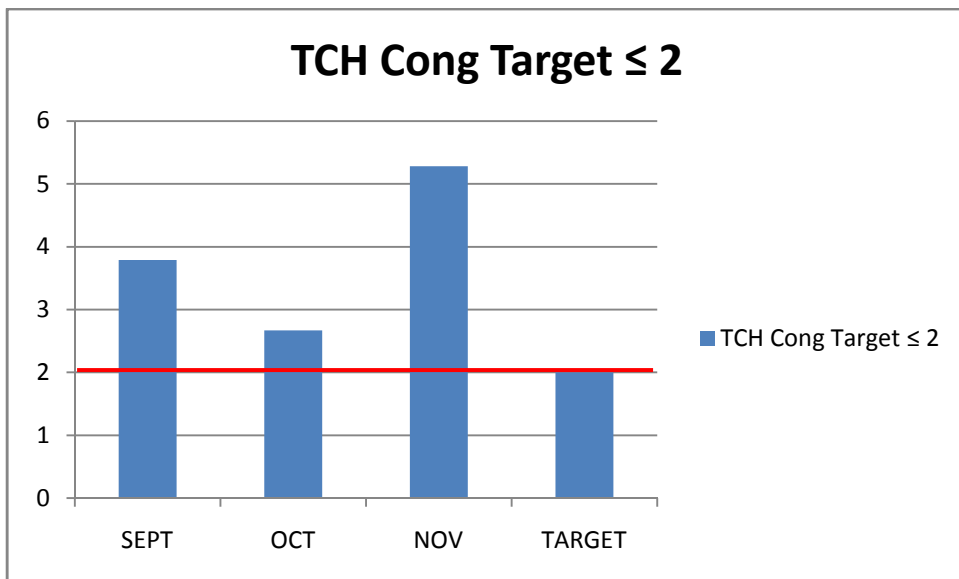

ZOOM QoS KPI's (SEPTEMBER TO NOVEMBER 2011)