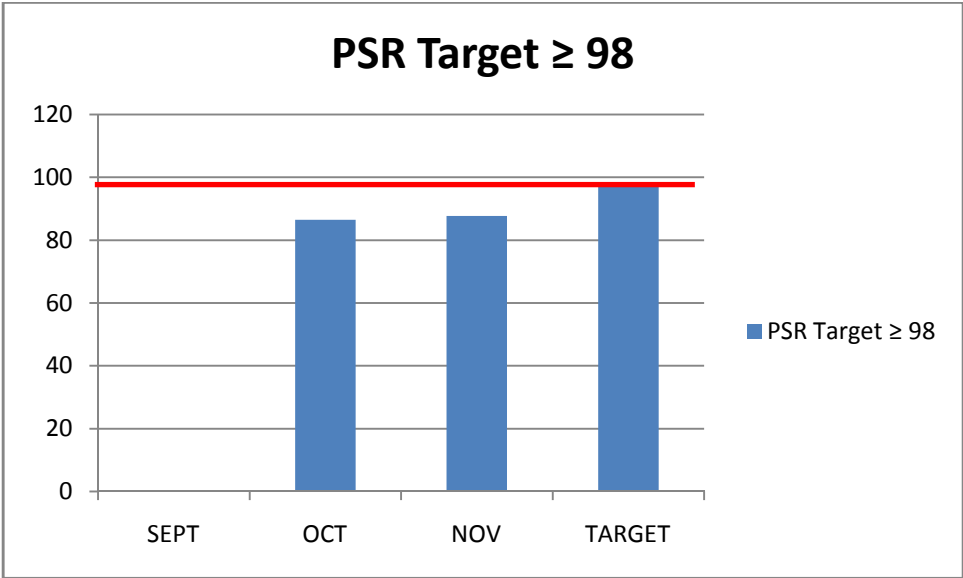

# CDMA Key Performance Indicators Comparison

## VISAFONE QoS KPI's (SEPTEMBER TO NOVEMBER 2011)