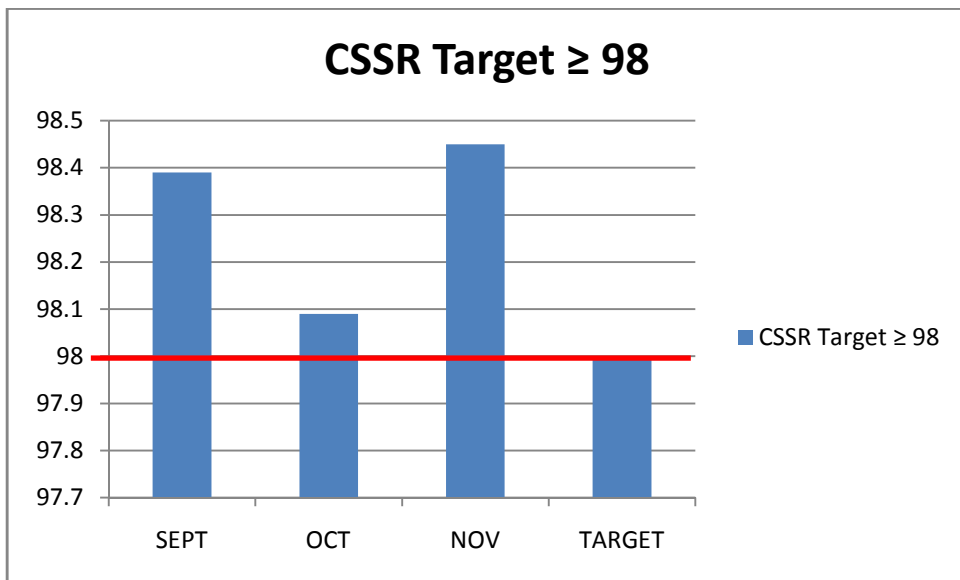

STARCOMMS QoS KPI's (SEPTEMBER TO NOVEMBER 2011)