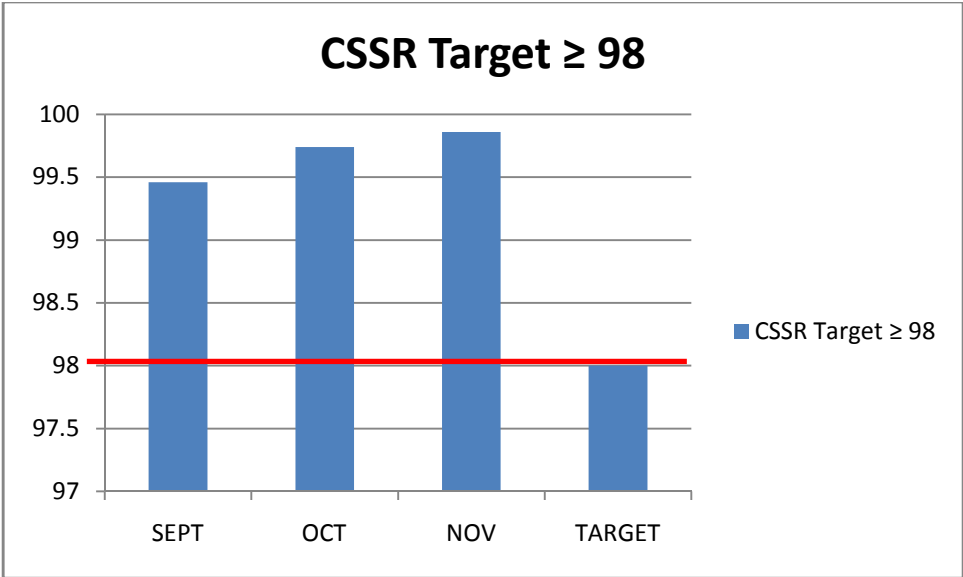

# CDMA Key Performance Indicators Comparison

## VISAFONE QoS KPI's (SEPTEMBER TO NOVEMBER 2011)