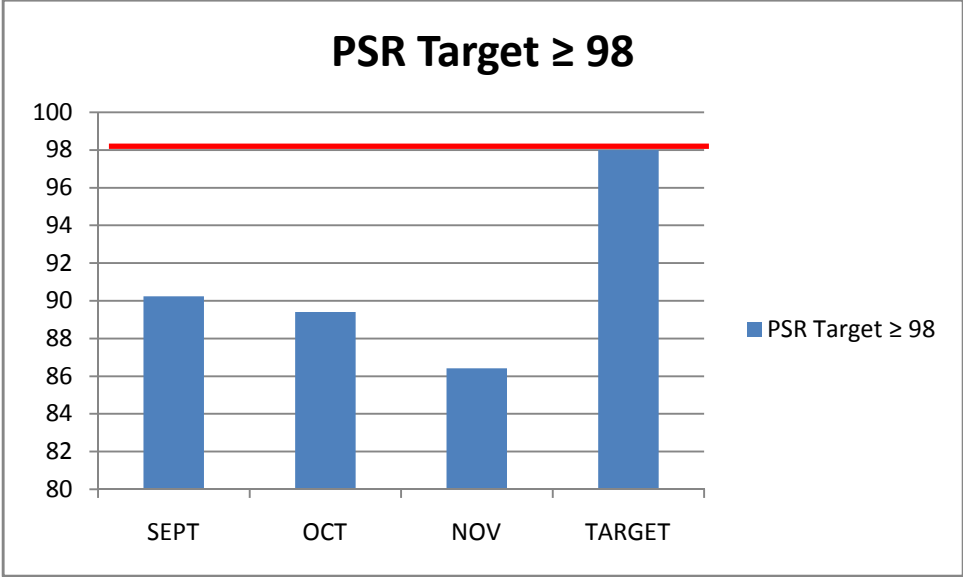

## VISAFONE QoS KPI's (SEPTEMBER TO NOVEMBER 2011)

## STARCOMMS QoS KPI's (SEPTEMBER TO NOVEMBER 2011)